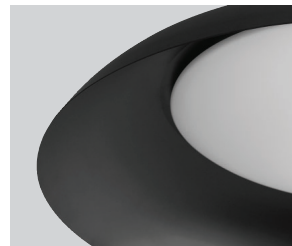

BONGO 20" LED
3-679-xx

oxygen

FIXTURE TYPE _____
 PROJECT _____

LOCATION _____
 DATE _____

-6 White

-15 Black

-40 AGB

LIGHT SOURCE (1) X 24W LED Array, Selectable color temperature CRI 90
LUMINAIRE POWER TBD Input Power
RATED LIFE 50000 hr RL
OPTIONAL COLOR TEMPERATURES Selectable (CCT) 3000/3500/4000K
LUMEN OUTPUT TBD
INPUT VOLTAGE 120V
DRIVER OUTPUT TBD
DIMMING TRIAC and ELV dimming at 120V AC
CONSTRUCTION Cold Rolled Steel Housing
DIFFUSER - Matte White Acrylic
 -06 White, -15 Black, -40 AGB,
FINISHES 4" Octagonal J-Box
MOUNTING
STANDARDS ETL Listed, Conforms to UL STD 1598,
 Certified CAN/CSA STD C22.2 No 250.0.

DIMENSIONS

W: 19.75
H: 4"

Order example for standard fixture:
3-596-15 (x-xxx: LED Sequence # / -xx: Finish)